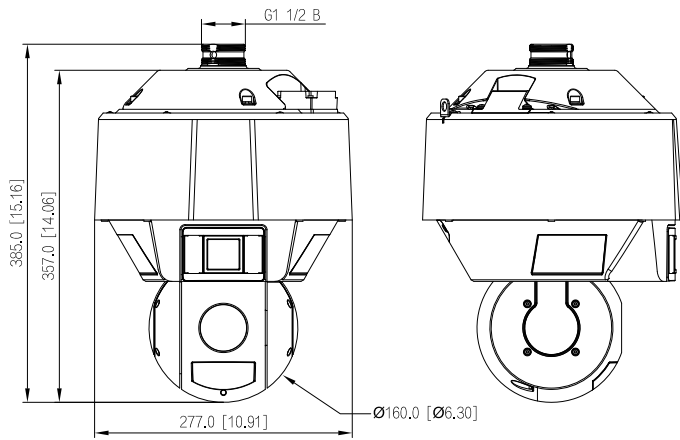

S/N Ratio	Panorama: ≥55 dB Detail: ≥55 dB
Audio	
Audio Compression	G.711a; G.711Mu; G.722.1; G.726; MPEG2-Layer2; G.729
Network	
Ethernet Port	RJ-45 (10/100 Base-T)
Network Protocol	HTTP; HTTPS; IPv4; RTSP; UDP; SMTP; NTP; DHCP; DNS; DDNS; IPv6; 802.1x; QoS; FTP; UPnP; ICMP; SNMP; SNMP v1/v2c/v3 (MIB-2); IGMP; ARP; RTCP; RTP; PPPoE; RTMP; TCP
Interoperability	ONVIF (Profile S&G&T); CGI
Streaming Method	Unicast; Multicast
User/Host	20 (total bandwidth: 64 M)
Storage	FTP; Micro SD card (256 GB)
Browser	IE 9 and later versions Chrome 41 and later versions Firefox 50 and later versions Safari 10 and later versions
Management Software	Smart PSS; DSS; NVR
Certification	
Certifications	CE: EN55032/EN55024/EN50130-4 FCC: Part15 subpartB, ANSI C63.4-2014
Port	
Audio Input	1 channel
Audio Output	1 channel
Alarm I/O	2/1
Audio I/O	1/1
Alarm Linkage	Capture; preset; tour; SD card record; trigger on-off value output; client electronic map; send email
Alarm Event	Video dynamic/occlusion detection; audio detection; network disconnection detection; IP conflict detection; encoder state detection; memory card state detection; memory space detection; abnormal power supply detection
Power	
Power Supply	36 VDC, 2.23 A (-5% to +10%) HI-PoE
Power Consumption	Basic: 19 W Max.: 31 W (illuminator + PTZ working)
Environment	
Operating Temperature	-40 °C to +65 °C (-40 °F to +149 °F)
Operating Humidity	≤95%
Protection	IP67; TVS 8000 V lightning proof; surge protection
Structure	
Product Dimensions	385 mm × Φ277 mm (15.16" × Φ10.91")
Net Weight	9 kg (19.84 lb)
Gross Weight	13.8 kg (30.42 lb)

Dimensions (mm[inch])

Big Dipper