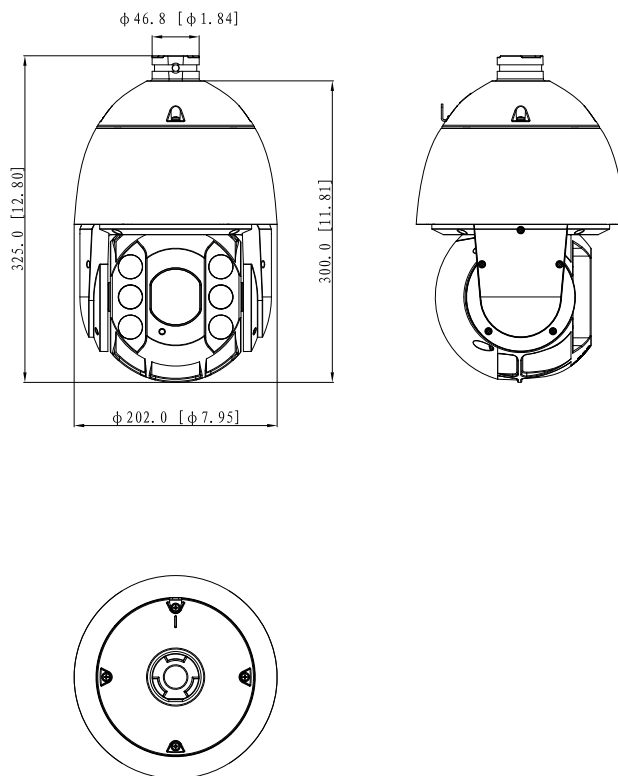

**Structure**

Casing	ADC12
Product Dimensions	325.3 mm × Φ202.0 mm (12.81" × Φ7.95") (H × D)
Net Weight	4.6 kg (10.14 lb)
Gross Weight	9.1 kg (20.06 lb)

**Ordering Information**

Type	Part Number	Description
4M WizSense PTZ Camera	DH-SD6C3425XB-HNR-A-PV1	4MP 25x Starlight IR PTZ AI Network Camera
	SD6C3425XB-HNR-A-PV1	4MP 25x Starlight IR PTZ AI Network Camera
Accessories	DC24V/2.5A	Power Adapter
	PFB305W	Wall Mount Bracket
	PFA111	Mount Adapter
	PFB300C	Ceiling Mount Bracket
	PFB301C	Ceiling Mount Bracket
	PFB303S	Parapet Mount Bracket
	PFB301S-E	Plane Mount Bracket
	PFA151	Corner Mount Bracket
PFA150	Pole Mount Bracket	

PFB303S  
Parapet Mount  
Bracket

PFB301S-E  
Plane Mount  
Bracket

PFA151  
Corner Mount  
Bracket

PFA150  
Pole Mount  
Bracket

**Dimensions (mm[inch])**

<p>Wall Mount</p> <p>PFB305W</p>	<p>Ceiling Mount</p> <p>PFA111+PFB300C</p>	<p>Ceiling Mount</p> <p>PFA111+PFB301C</p>
<p>Pole Mount(Vertical)</p> <p>PFB305W+PFA150</p>	<p>Corner Mount</p> <p>PFB305W+PFA151</p>	<p>Pole Mount(Horizontal)</p> <p>PFA111+PFB300C+PFA150</p>
<p>Plane Mount</p> <p>PFB301S-E</p>	<p>Parapet Mount</p> <p>PFA111+PFB303S</p>	