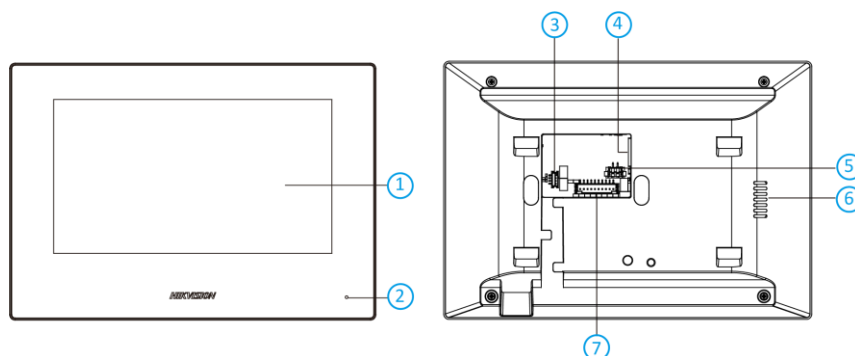

DS-KH6320-LE1

Video Intercom Network Indoor Station

- User friendly design
- 7-inch colorful touch screen with resolution 1024 × 600
- Standard PoE
- Views live video of door stations and linked cameras

▪ Specification

System parameters	
Operating system	Embedded RTOS operation system
ROM	16 MB
RAM	64 MB
CPU	Embedded processor
Display parameters	
Screen size	7-inch
Operation method	Capactive touch
Type	TFT LCD
Resolution	1024 × 600
Video parameters	
Lens	/
Resolution	/
FOV	/
WDR	/
Video compression standard	/
Focal length	/
Audio parameters	
Audio compression standard	G.711 U
Audio input	Built-in omnidirectional microphone
Audio output	Built-in loudspeaker
Audio compression bitrate	64 Kbps
Audio quality	Noise suppression and echo cancellation
Volume adjustment	Adjustable
Capacity	
Event capacity	200
Notice capacity	16
Linked indoor station capacity	5
Linked indoor extensions capacity	8
Network parameters	
Communication protocol	TCP/IP, RTSP
Wired network	Support
Wi-Fi standard	/
Bluetooth version	/
3G/4G standard	/
Zigbee	/
Device interfaces	
Alarm input	8
Network interface	1 RJ-45 10/100 Mbps self-adaptive
TAMPER	/
RS-485	/
USB	/

TF card	/
Alarm output	/
Power interface	1
General	
Button	/
Installation	Flush mounting, surface mounting
Indicator	/
Weight	With package: 683 g Without package: 355 g
Protective level	/
Working temperature	-10 °C to 55 °C (14 °F to 131 °F)
Working humidity	10% to 90%
Dimensions	200 mm × 140 mm × 15.1 mm (7.87" × 5.51" × 0.59")
Battery	/
Power supply	IEEE802.3af, standard PoE 12 VDC, 1 A
Application environment	Indoor
Power consumption	≤ 6 W
Language	English, French, Portuguese (Brazil), Spanish, Russian, German, Italian, Polish, Turkish, Vietnamese, Czech, Ukrainian, Serbian

Physical Interface

No.	Description	No.	Description
1	Screen	5	Power Terminal
2	Microphone	6	Loudspeaker
3	Debugging Port	7	Alarm Terminal
4	Network Interface		

Available Model

DS-KH6320-LE1

▪ Dimension

Unit:mm