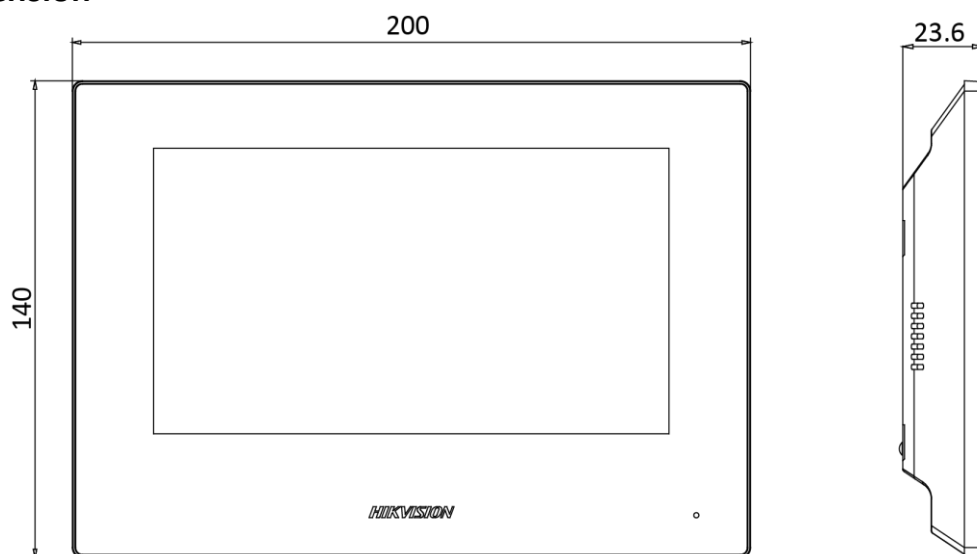

TF card	/
Alarm output	/
Power interface	1
General	
Button	/
Installation	Flush mounting, surface mounting
Indicator	/
Weight	With package: 683 g Without package: 355 g
Protective level	/
Working temperature	-10 °C to 55 °C (14 °F to 131 °F)
Working humidity	10% to 90%
Dimensions	200 mm × 140 mm × 15.1 mm (7.87" × 5.51" × 0.59")
Battery	/
Power supply	IEEE802.3af, standard PoE 12 VDC, 1 A
Application environment	Indoor
Power consumption	≤ 6 W
Language	English, French, Portuguese (Brazil), Spanish, Russian, German, Italian, Polish, Turkish, Vietnamese, Czech, Ukrainian, Serbian

Physical Interface

No.	Description	No.	Description
1	Screen	5	Power Terminal
2	Microphone	6	Loudspeaker
3	Debugging Port	7	Alarm Terminal
4	Network Interface		

Available Model

DS-KH6320-LE1

▪ Dimension

Unit:mm