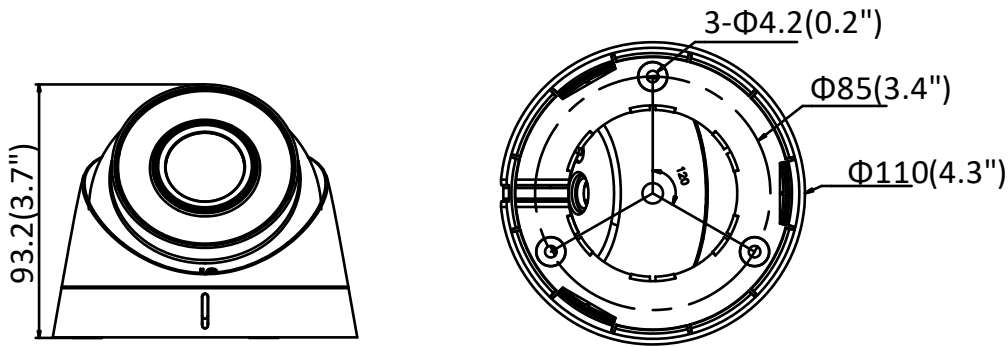

Dimensions

Unit:mm(inch)

Accessories

Distributed by